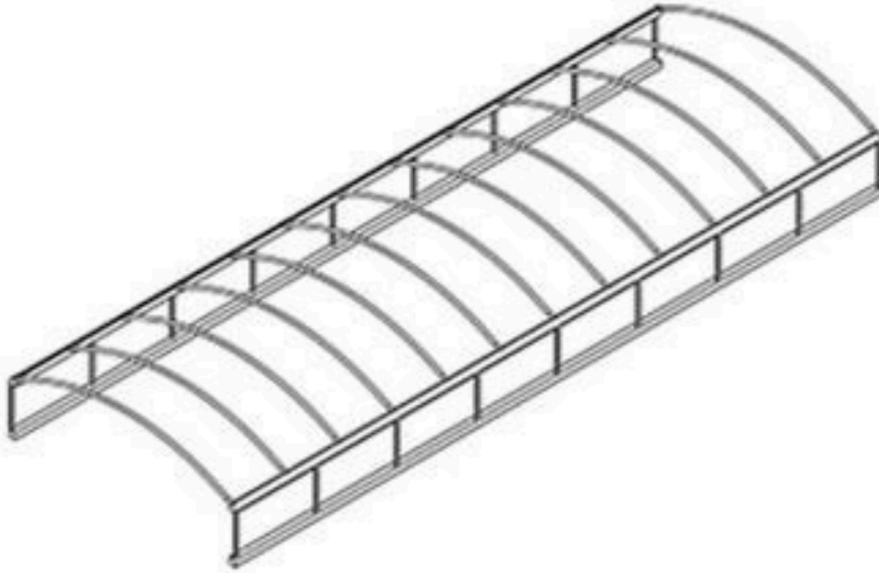

To help us better serve you, please send us the outside width and outside length of your frame.

## **Shorestation Revolution Replacement Canopy**

**Call Steve: 712-448-0521**